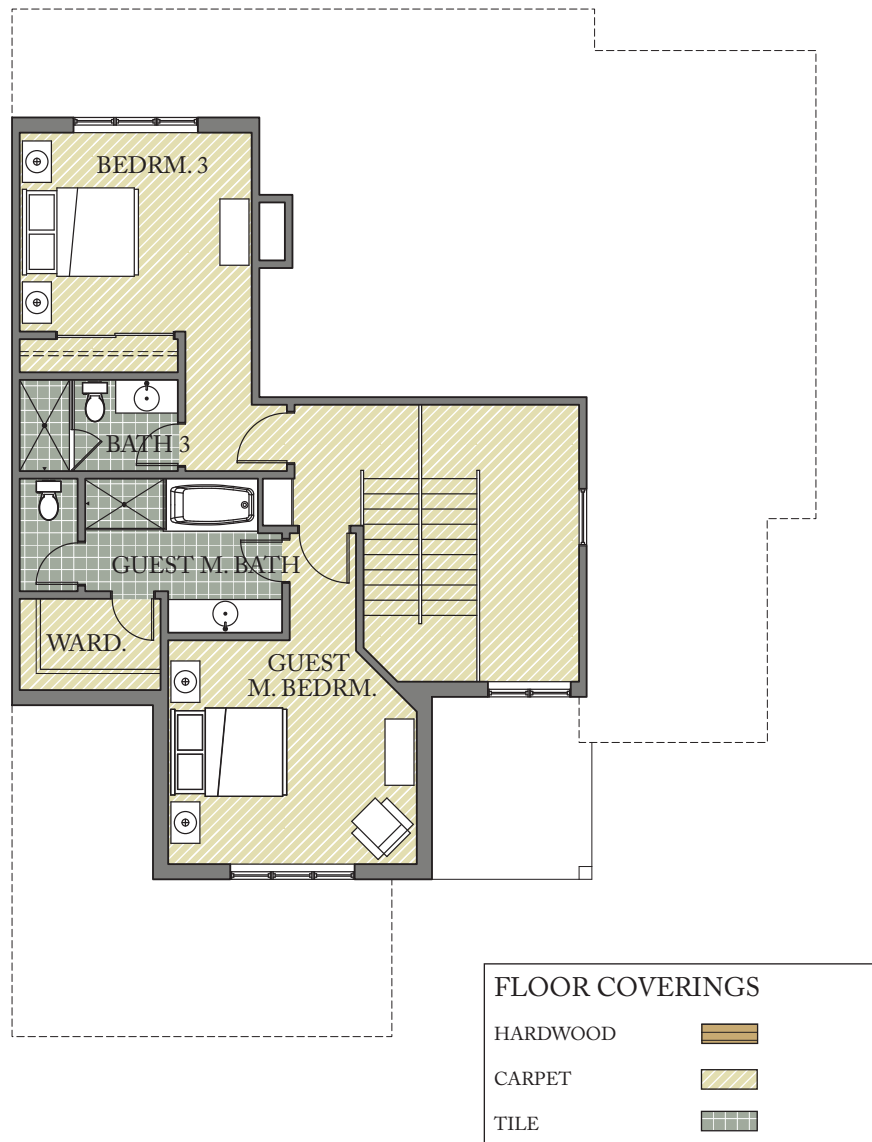

TRIPLEKNOT

Waterfall - Upper Floor

3 Bedroom, 3 1/2 Bath 2,753 Sq. Ft.

Image reflects artist conception, built structure may differ.