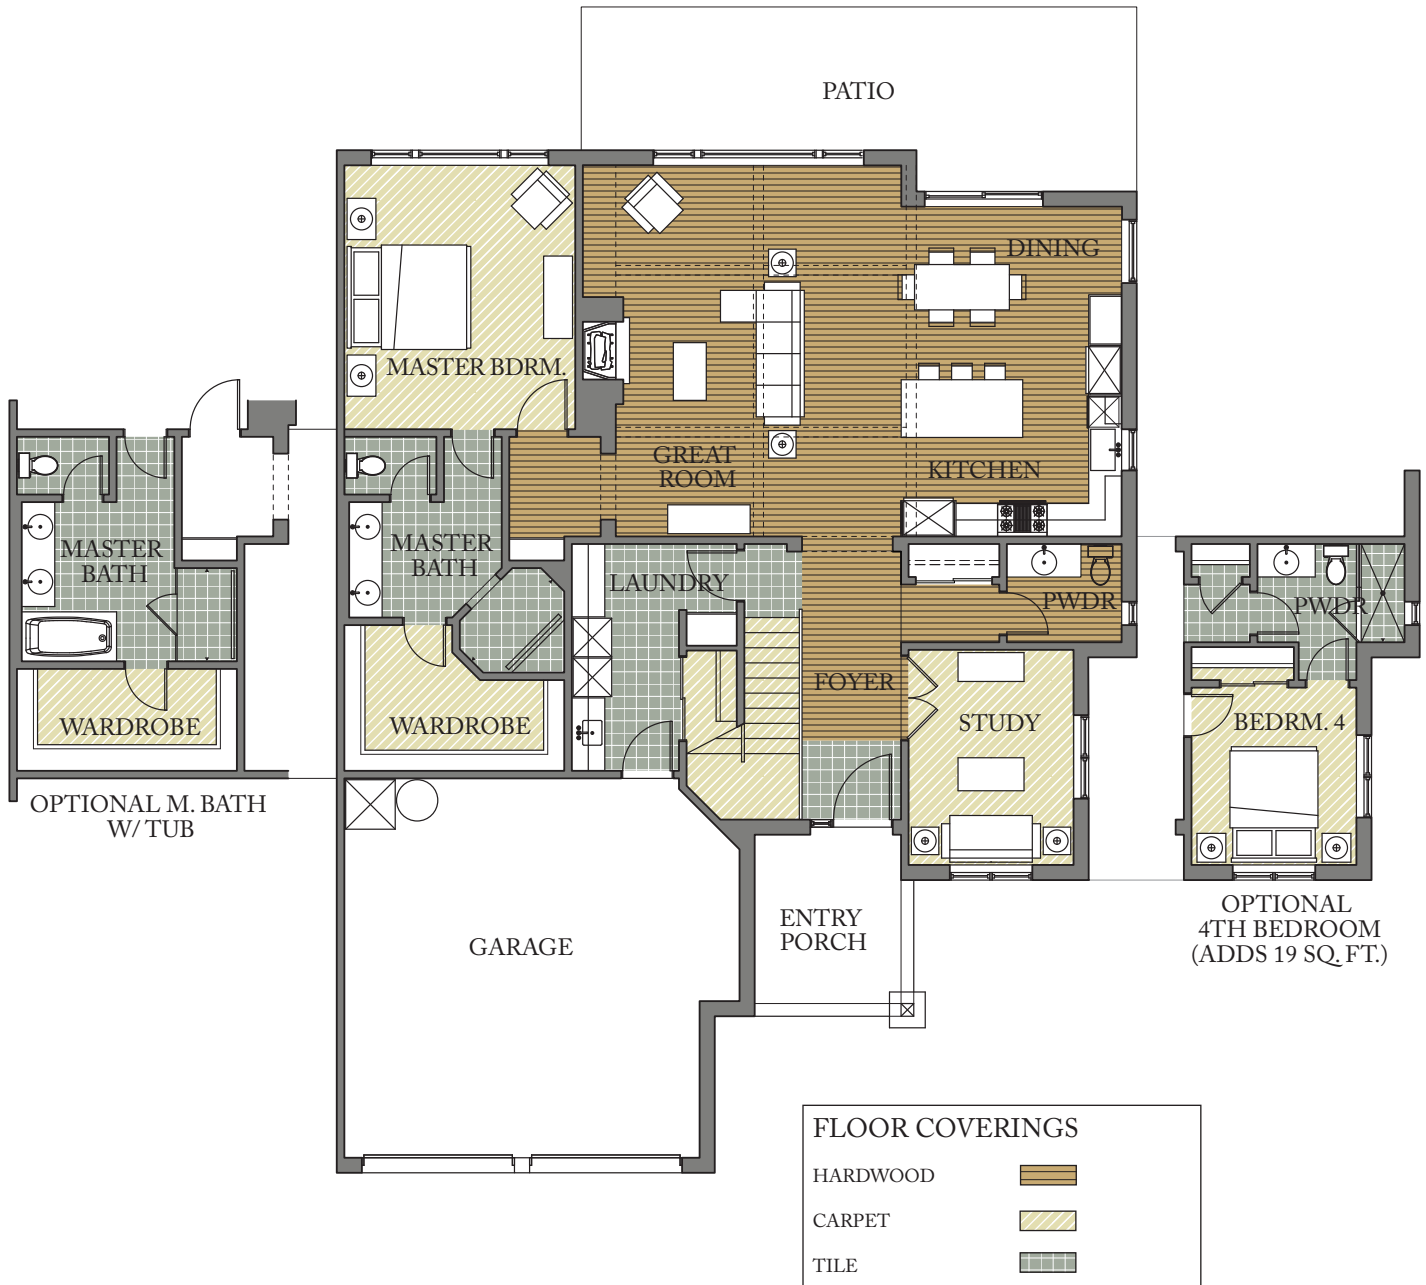

TRIPLEKNOT

# Waterfall - Main Floor

3 Bedroom, 3 1/2 Bath 2,753 Sq. Ft.

Image reflects artist conception, built structure may differ.