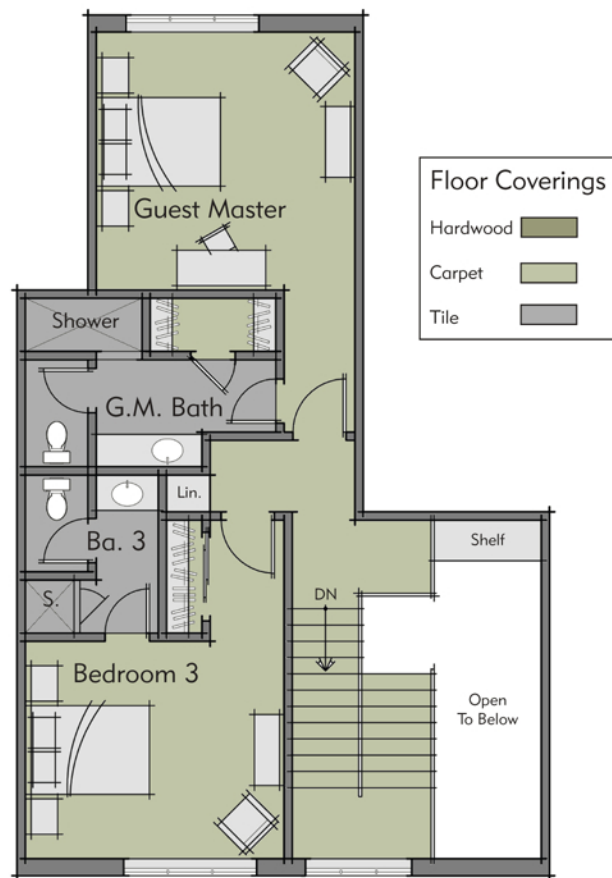

TRIPLEKNOT

Mountainside - Upper Floor

3 Bedroom, 3 1/2 Bath 2,982 Sq. Ft.

Image Reflects Artist Conception, Built Structure May Differ.